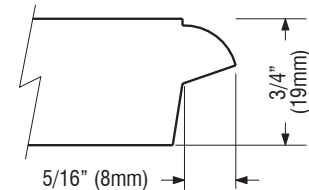

MONTANTES E TRAVESSAS PADRÃO

Apenas para portas de **21 mm** e com passo de **27,5 mm**.